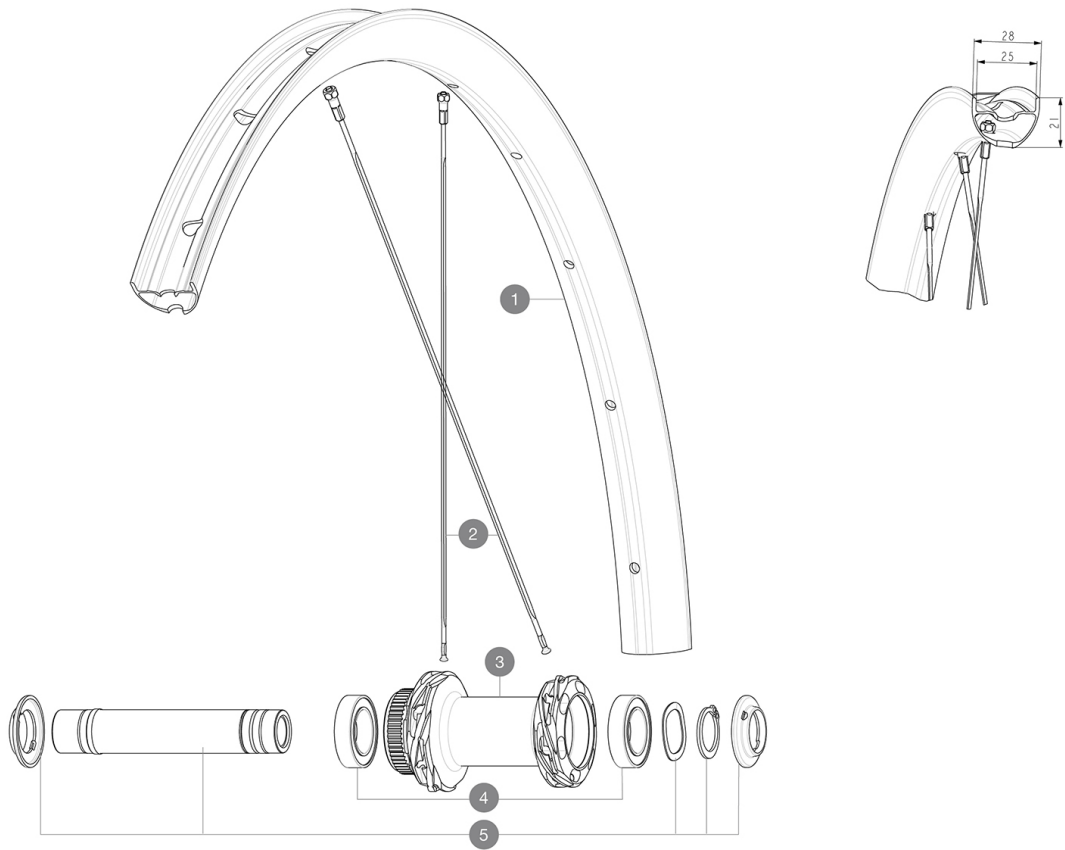

REFERENCES WHEELS

RIMS

&NBSP;:

1	V4095115	Kit Front/Rear rim Allroad 650B
	V2700101	UST Tape 28mm for 25 to 27mm wide rims

SPOKES

2	V4165001	Kit 12 Front/Rear Allroad 650B flat spoke 277 + nipple black
----------	----------	--------------------------------------------------------------

HUB SHELLS

3	N/A	HUB BODY
4	V2500901	KIT BEARINGS 18x30x7 + WAVED WASHER + CLIP
5	V2374001	KIT 12x100mm FRONT AXLE DCL QRM AUTO ALLROAD > 2019

MAVIC *Allroad 650b*

Specifications

WHEEL WEIGHTS